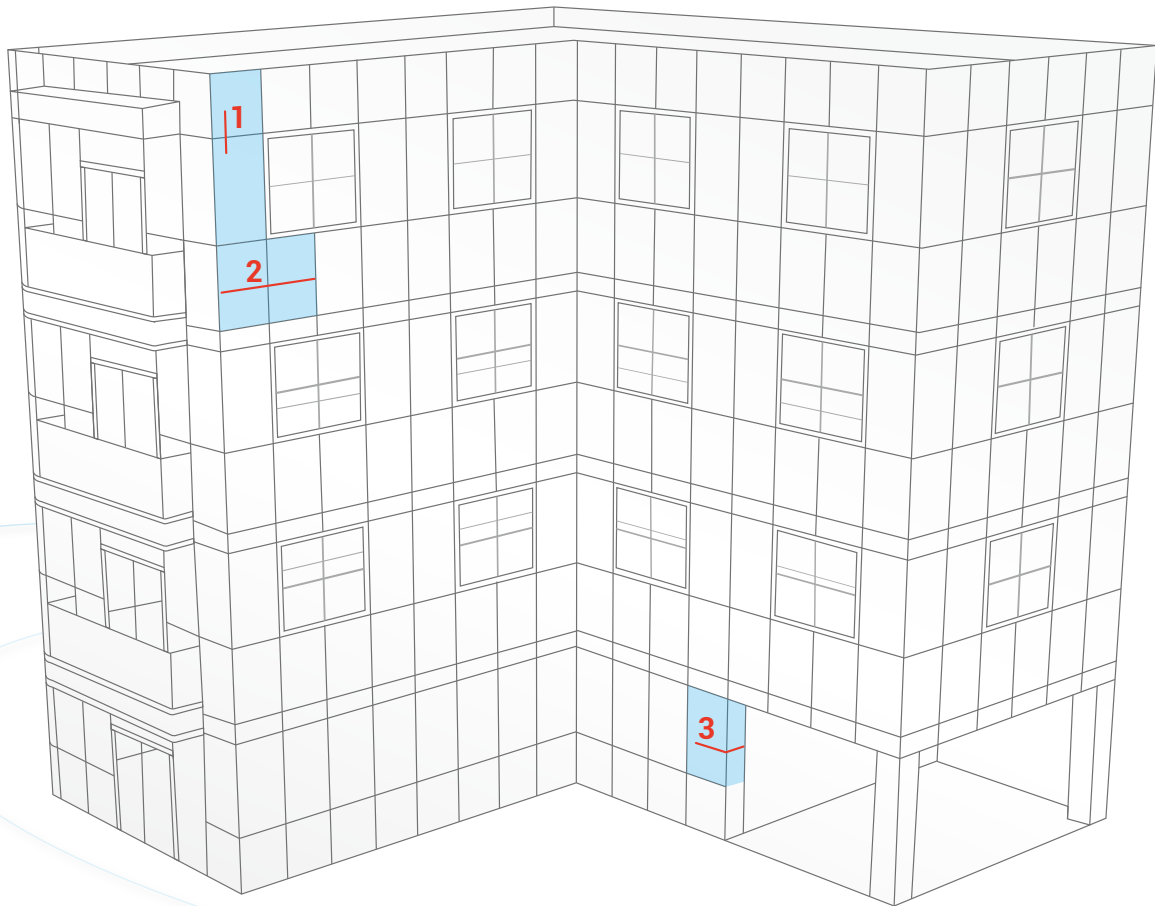

SKY RAINBOW

ACCESSORIES

FOR ASSEMBLY SYSTEMS

REFERENCE	PART	ALLOY	UNITS/BOX
MT-3245	ALUMINUM	6063-T5	METER

REFERENCE	PART	ALLOY	UNITS/BOX
CORNER CODE MT-3146	ALUMINUM	6063-T5	PCS

REFERENCE	PART	ALLOY	UNITS/BOX
PLASTIC PARTS 1	PLASTIC	-	PCS

REFERENCE	PART	ALLOY	UNITS/BOX
PLASTIC PARTS 2	PLASTIC	-	PCS

REFERENCE	PART	ALLOY	UNITS/BOX
PROFILE 1	ALUMINUM	6063-T5	PCS

REFERENCE	PART	ALLOY	UNITS/BOX
PLASTIC PARTS 3	PLASTIC	-	PCS

- ① VERTICAL SECTION
- ② HORIZONTAL SECTION
- ③ HORIZONTAL CORNER

① ANCHOR SCREWS

② CORNER FITTINGS & INSULATION PADS

③ SELF-TAPPING SCREWS

④ DATUM PROFILE

⑤ EAR FITTINGS

⑥ RUBBER PADS

⑦ ALUMINUM PANELS

(ALUMINUM VENEER, THREE-DIMENSIONAL PANELS, ALUMINUM-PLASTIC PANELS)