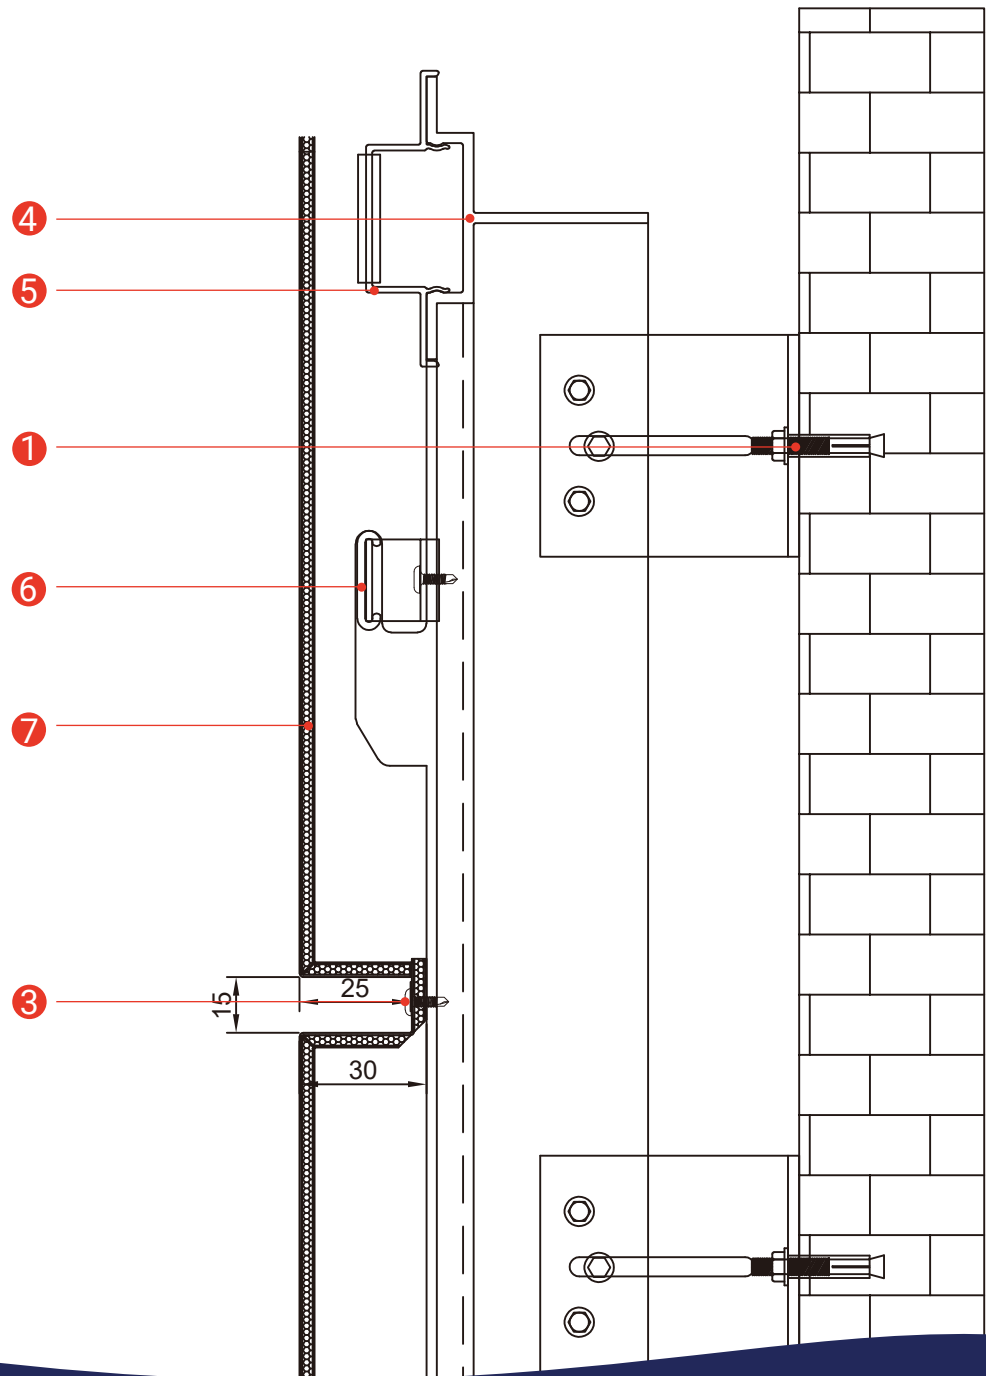

REFERENCE	PART	ALLOY	UNITS/BOX
PLASTIC PARTS 2	PLASTIC	-	PCS

REFERENCE	PART	ALLOY	UNITS/BOX
PROFILE 1	ALUMINUM	6063-T5	PCS

REFERENCE	PART	ALLOY	UNITS/BOX
PLASTIC PARTS 3	PLASTIC	-	PCS

- ① VERTICAL SECTION
- ② HORIZONTAL SECTION
- ③ HORIZONTAL CORNER

① ANCHOR SCREWS

② CORNER FITTINGS & INSULATION PADS

③ SELF-TAPPING SCREWS

④ DATUM PROFILE

⑤ EAR FITTINGS

⑥ RUBBER PADS

⑦ ALUMINUM PANELS

(ALUMINUM VENEER, THREE-DIMENSIONAL PANELS, ALUMINUM-PLASTIC PANELS)