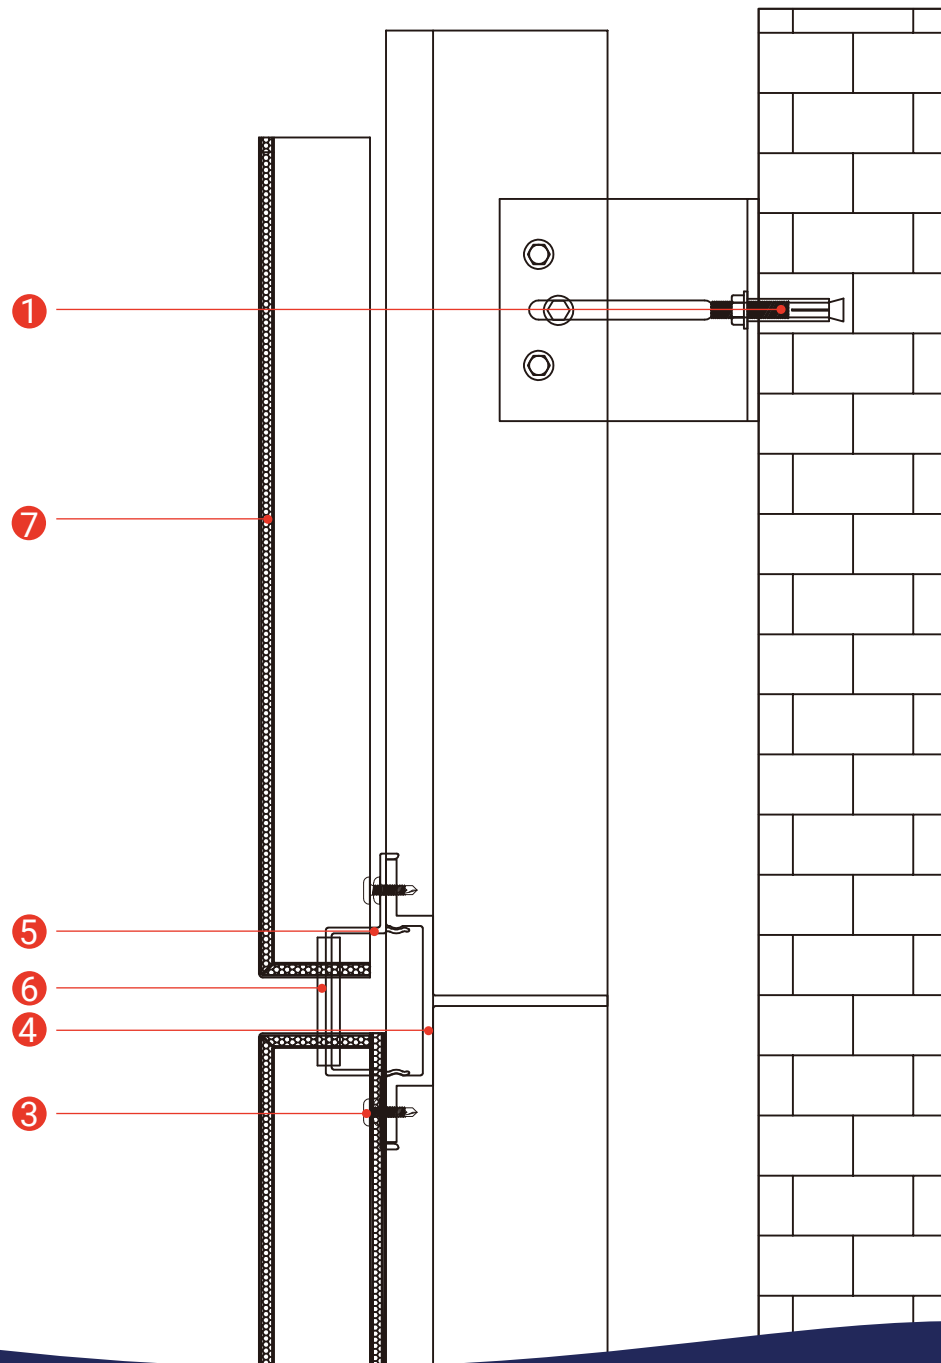

REFERENCE	PART	ALLOY	UNITS/BOX
PLASTIC PARTS 2	PLASTIC	-	PCS

REFERENCE	PART	ALLOY	UNITS/BOX
PROFILE 1	ALUMINUM	6063-T5	PCS

REFERENCE	PART	ALLOY	UNITS/BOX
PLASTIC PARTS 3	PLASTIC	-	PCS

- ① VERTICAL SECTION
- ② HORIZONTAL SECTION
- ③ HORIZONTAL CORNER

① ANCHOR SCREWS

② CORNER FITTINGS & INSULATION PADS

③ SELF-TAPPING SCREWS

④ DATUM PROFILE

⑤ EAR FITTINGS

⑥ RUBBER PADS

⑦ ALUMINUM PANELS

(ALUMINUM VENEER, THREE-DIMENSIONAL PANELS, ALUMINUM-PLASTIC PANELS)